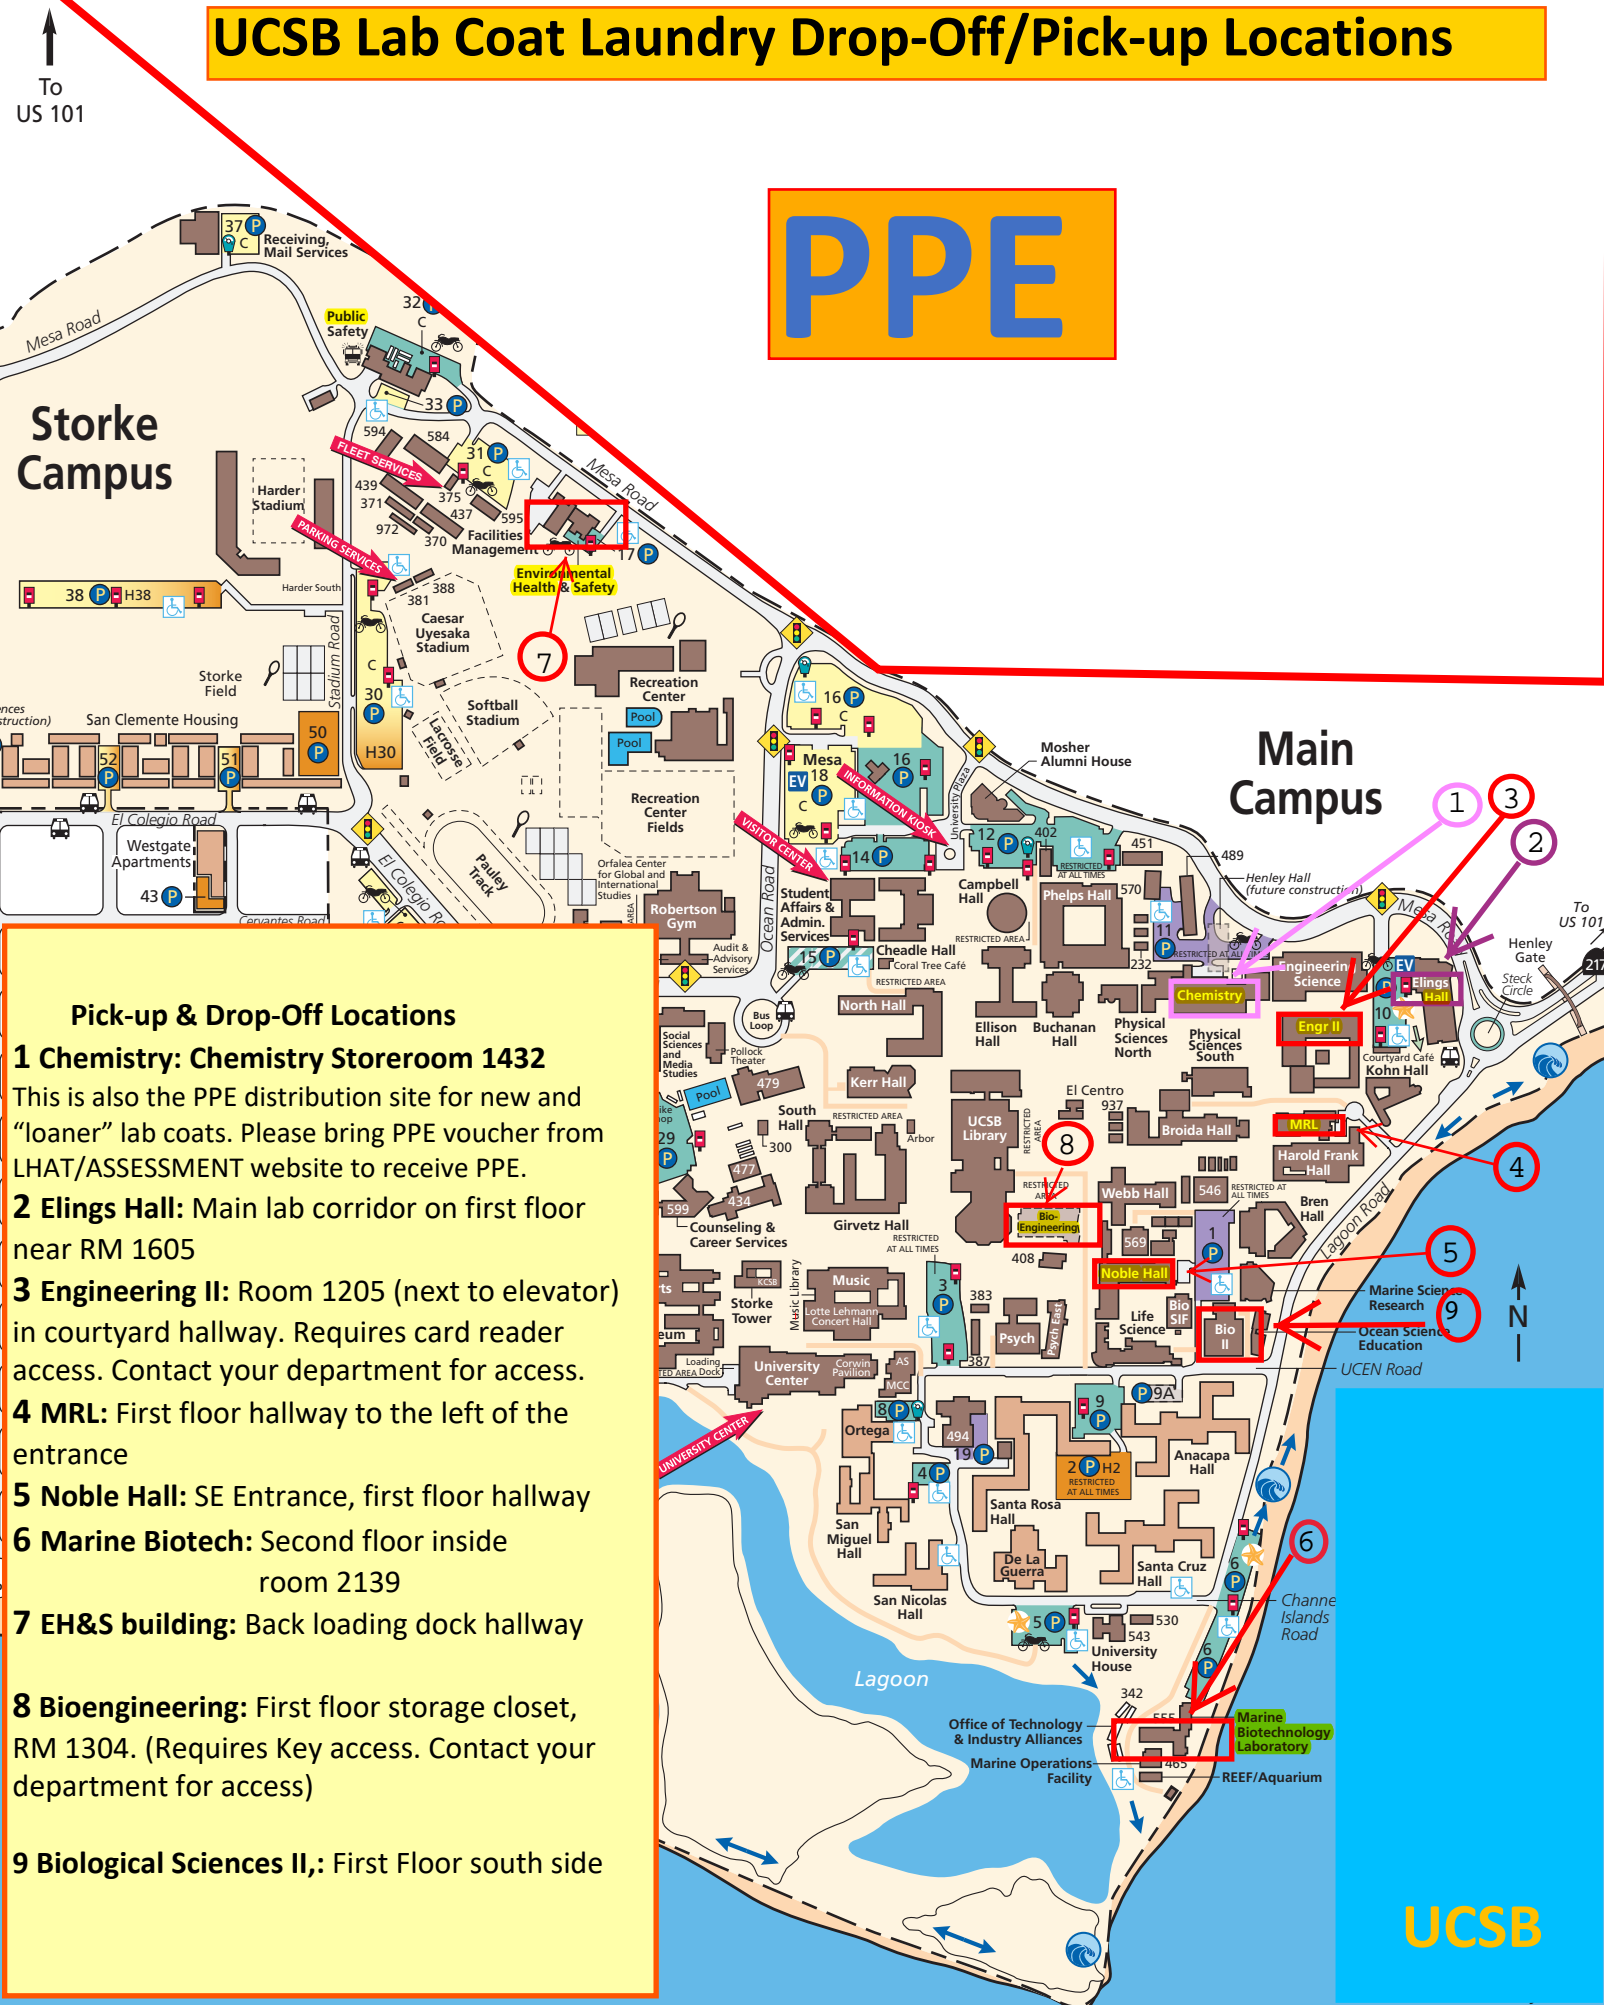

UCSB Lab Coat Laundry Drop-Off/Pick-up Locations

PPE

Pick-up & Drop-Off Locations

1 Chemistry: Chemistry Storeroom 1432

This is also the PPE distribution site for new and "loaner" lab coats. Please bring PPE voucher from LHAT/ASSESSMENT website to receive PPE.

2 Elings Hall: Main lab corridor on first floor near RM 1605

3 Engineering II: Room 1205 (next to elevator) in courtyard hallway. Requires card reader access. Contact your department for access.

4 MRL: First floor hallway to the left of the entrance

5 Noble Hall: SE Entrance, first floor hallway

6 Marine Biotech: Second floor inside room 2139

7 EH&S building: Back loading dock hallway

8 Bioengineering: First floor storage closet, RM 1304. (Requires Key access. Contact your department for access)

9 Biological Sciences II: First Floor south side

UCSB