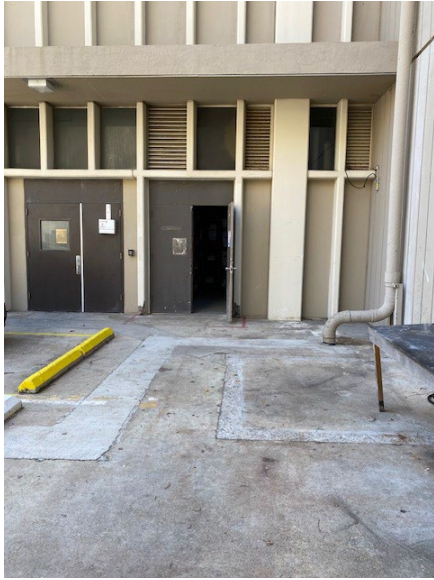

Beginning at the front doors of Biological Sciences II (building 571), turn left.

Proceed down the left side of the building to a silver gate.

Open the gate if not already open, and enter.

The PPE distribution site can be accessed through the right door, which is open in the associated photo. Please contact EH&S if no one is available to assist you.